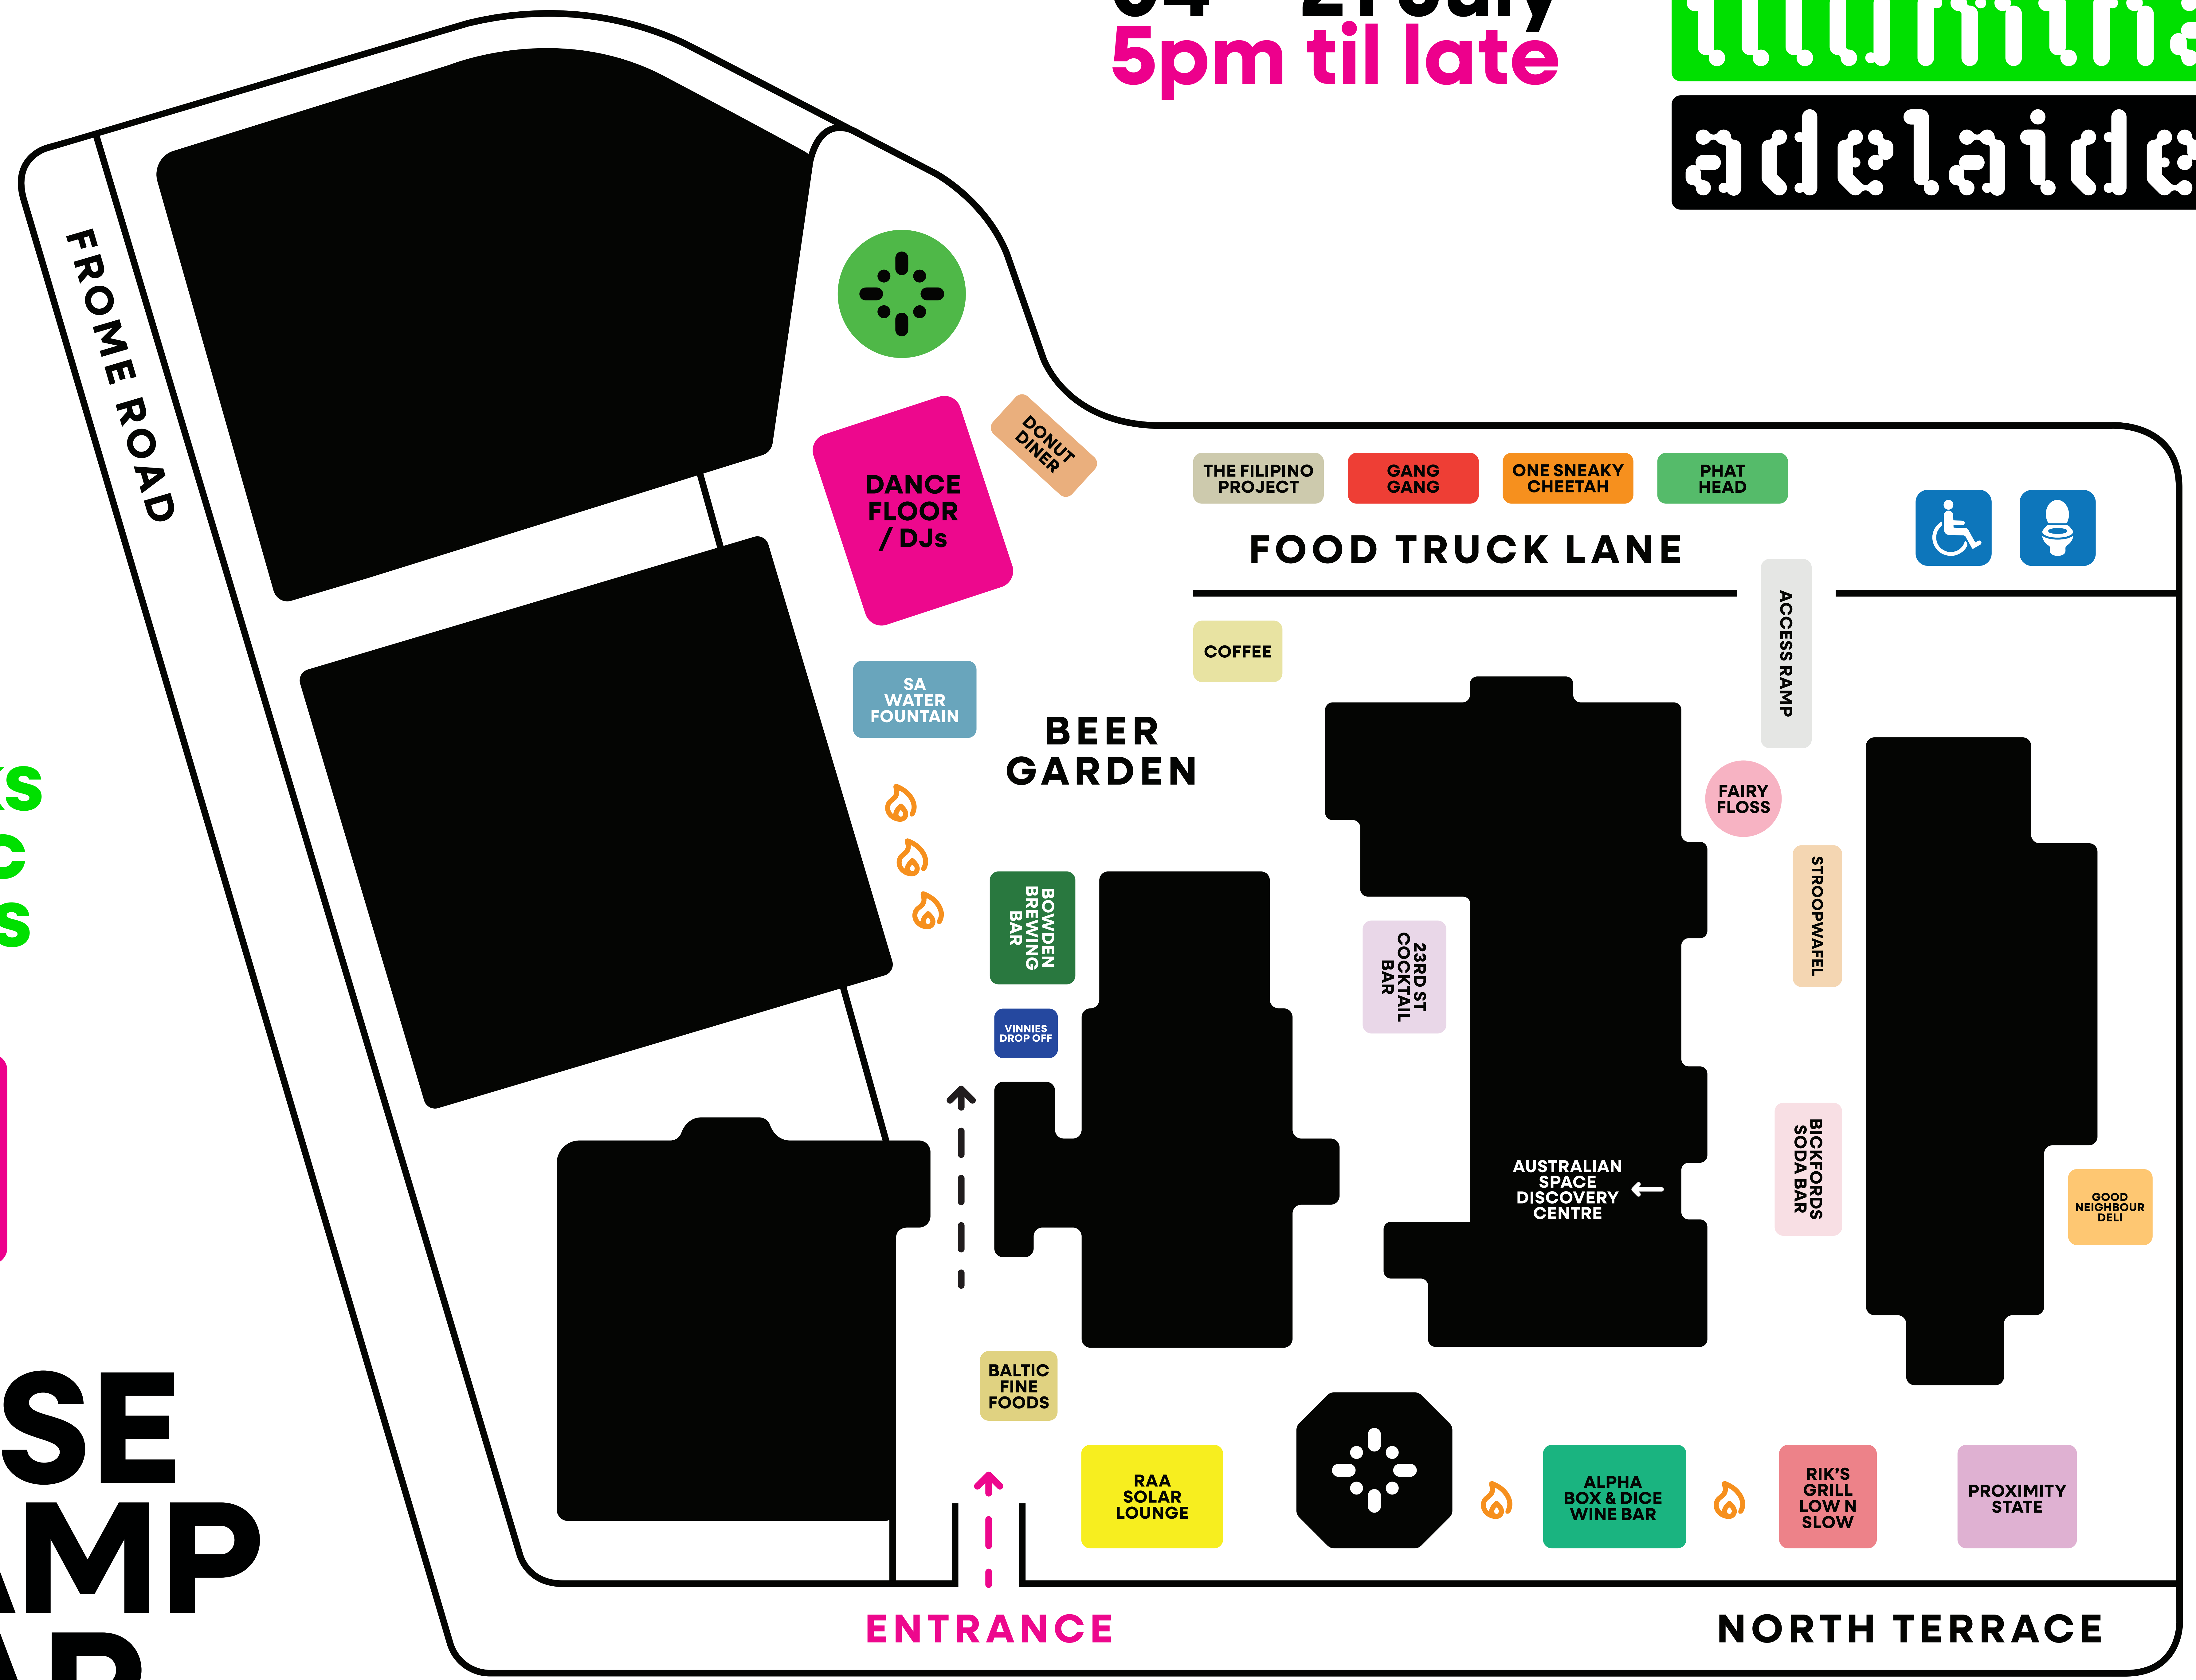

04 – 21 July  
5pm til late

Food  
Drinks  
Music  
Lights

# BASE CAMP MAP

ENTRANCE

NORTH TERRACE